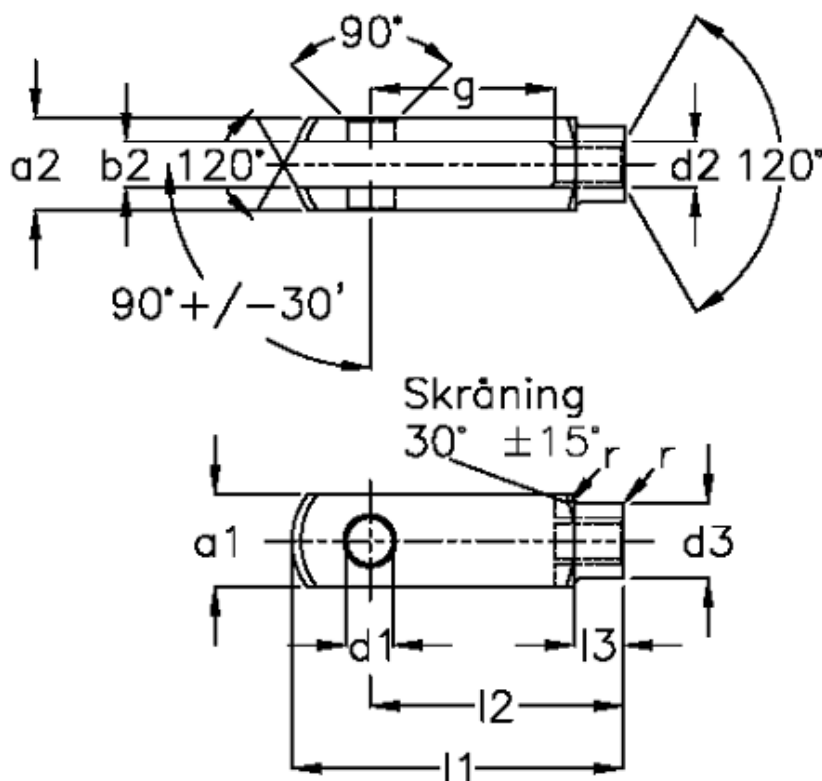

Article number: 140570624

Description: KLEE Fork joint G 6x24 M6, left

Measures

a1 (h11)	= 12	g (+/-0.5)	= 24
a2	= 12 (+0,3 -0,16)	l1 (+/-0.5)	= 43
b1 (B13)	= 6	l2	= 36 (-0,4)
b2	= 6 (B13)	l3	= 9 (+/-0,2)
d1 H9	= 6	r	= 0.5
d2	= M 6 x 1	Size	= G 6 x 24
d3 (+/-0.3)	= 10	Weight	= 0.021
f (+/-0.2)	= 0.5		